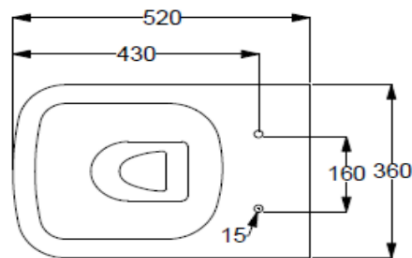

PARTS INCLUDED

- Soft-close PP seat cover
- Floor fixing screws with cover
- Instruction manual